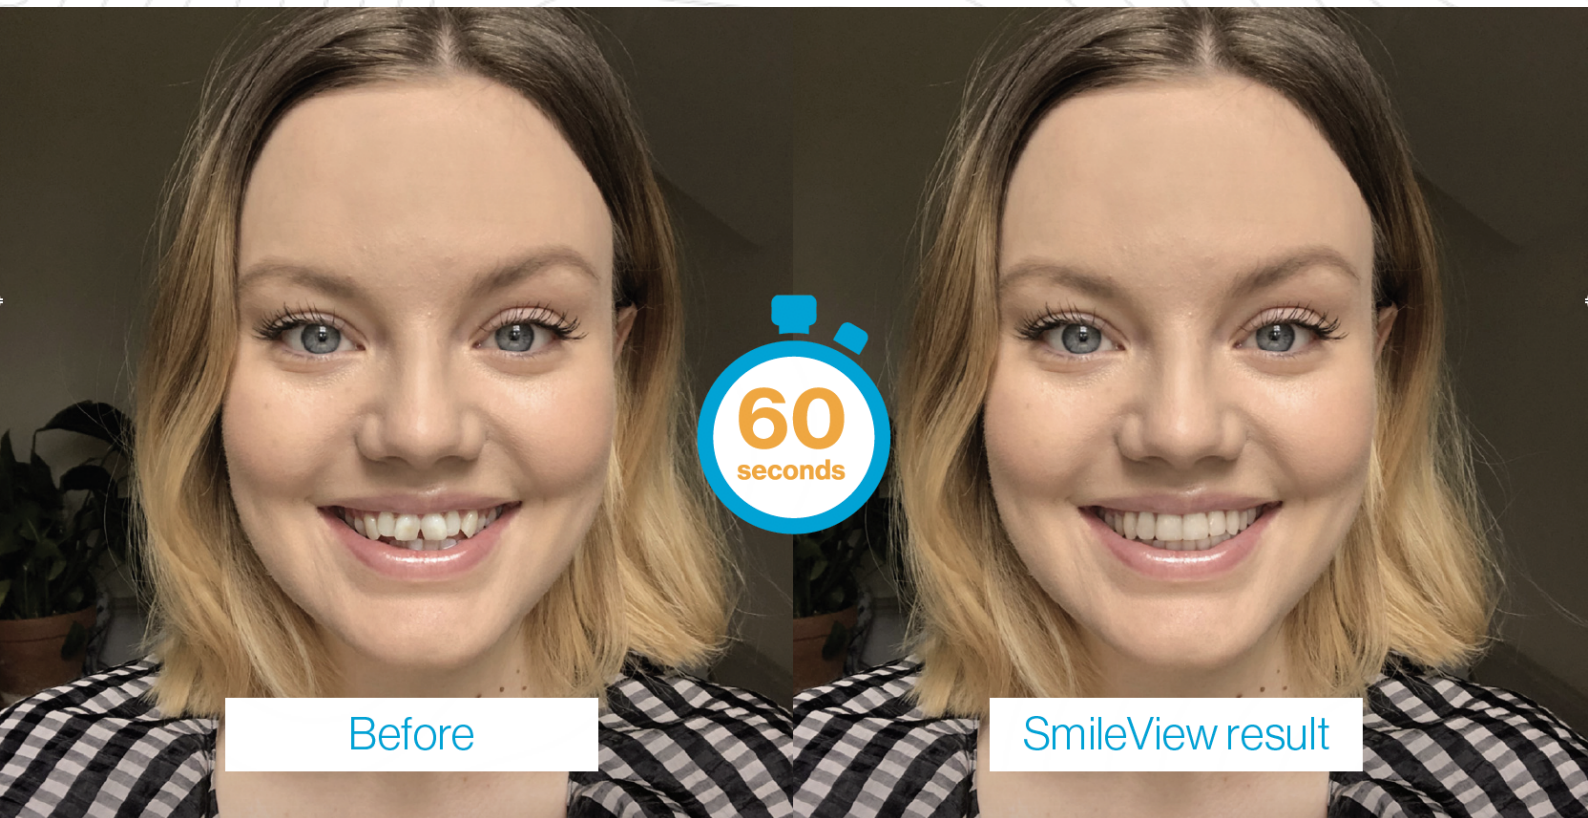

Try on a new smile in 60 seconds!

Scan the code below and take a selfie to start your SmileView experience.

Scan the QR code with your iPhone camera and you will be taken to the SmileView page to start the experience. Alternatively, type in the link below.